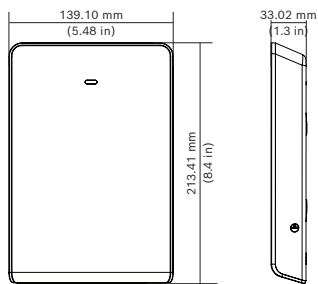

1 |

2 |

3 |

 **i**
 F.01U.261.834 - B810
 F.01U.352.258 - B810-CHI
 F.01U.261.835 - RFRC-OPT
 F.01U.261.836 - RFRC-OPT-CHI
 F.01U.304.538 - RFRC-STR

4 |

5 |

6 |

 **i**
 F.01U.261.834 - B810
 F.01U.352.258 - B810-CHI
 F.01U.261.835 - RFRC-OPT
 F.01U.261.836 - RFRC-OPT-CHI
 F.01U.304.538 - RFRC-STR

7 |

8 |

 **i**
 F.01U.261.834 - B810
 F.01U.352.258 - B810-CHI
 F.01U.261.835 - RFRC-OPT
 F.01U.261.836 - RFRC-OPT-CHI
 F.01U.304.538 - RFRC-STR

 **i**
 F.01U.261.834 - B810
 F.01U.352.258 - B810-CHI
 F.01U.261.835 - RFRC-OPT
 F.01U.261.836 - RFRC-OPT-CHI
 F.01U.304.538 - RFRC-STR

	WEEE Directive, Waste Electrical and Electronic Equipment, must be disposed of in accordance with local regulations
	IN DOOR USE ONLY
	3.6Vdc, 3180 mAh (Not user replaceable)
	433.42 MHz 10 mW maximum
	0 - 93% Non-condensing humidity
	Functional range: -10°C to +49°C (+14°F to +120°F) UL only: 0°C to +49°C (+32°F to +120°F)