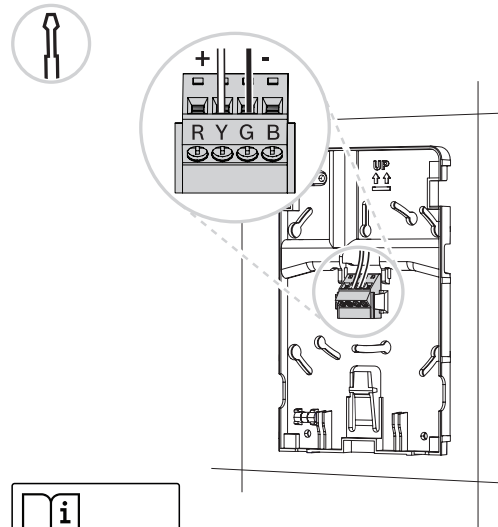

1 |

2 |

3 |

 **i**
 F.01U.261.834 - B810
 F.01U.352.258 - B810-CHI
 F.01U.261.835 - RFRC-OPT
 F.01U.261.836 - RFRC-OPT-CHI
 F.01U.304.538 - RFRC-STR

4 |

5 |

6 |

 **i**
 F.01U.261.834 - B810
 F.01U.352.258 - B810-CHI
 F.01U.261.835 - RFRC-OPT
 F.01U.261.836 - RFRC-OPT-CHI
 F.01U.304.538 - RFRC-STR

7 |

8 |

 **i**
 F.01U.261.834 - B810
 F.01U.352.258 - B810-CHI
 F.01U.261.835 - RFRC-OPT
 F.01U.261.836 - RFRC-OPT-CHI
 F.01U.304.538 - RFRC-STR

 **i**
 F.01U.261.834 - B810
 F.01U.352.258 - B810-CHI
 F.01U.261.835 - RFRC-OPT
 F.01U.261.836 - RFRC-OPT-CHI
 F.01U.304.538 - RFRC-STR

	WEEE Directive, Waste Electrical and Electronic Equipment, must be disposed of in accordance with local regulations
	IN DOOR USE ONLY
	3.6Vdc, 3180 mAh (Not user replaceable)
	433.42 MHz 10 mW maximum
	0 - 93% Non-condensing humidity
	Functional range: -10°C to +49°C (+14°F to +120°F) UL only: 0°C to +49°C (+32°F to +120°F)